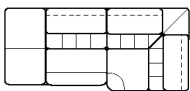

↑ fold following the dotted line ↑

N_Bismark

NICOLETTIHOME

L Length - H Height - D Depth - SH Seat Height - SD Seat Depth
 Dimensions refer to maximum sizes of the version with closed mechanism (where available).

dimensions	L 112 H84 D98 SH47 SD52	L 112 H84 D98 SH47 SD52	L 167 H84 D98 SH47 SD52	L 202 H84 D98 SH47 SD52	L 105 H84 D105 SH47 SD52
version code	100	161	200	300	E35
Description	chair	chair with elec.recl.	2 seater	3 seater	sq.corner upliftab. headrest

L 235 H84 D105 SH47 SD52	L 235 H84 D105 SH47 SD52	L 62 H84 D98 SH47 SD52	L 84 H84 D98 SH47 SD52	L 84 H84 D98 SH47 SD52	L 62 H84 D98 SH47 SD52
C48	C47	130	120	110	E95
lhf upl.headr.sq. corn.chair	rhf upl.headr. sq.corn.chair	chair without armr.	1 left arm facing chair	1 right arm facing chair	elec.recl.armless chair