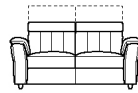

↑ fold following the dotted line ↑

N_Bismark

NICOLETTIHOME

L Length - H Height - D Depth - SH Seat Height - SD Seat Depth
 Dimensions refer to maximum sizes of the version with closed mechanism (where available).

dimensions	L 112 H84 D98 SH47 SD52	L 112 H84 D98 SH47 SD52	L 167 H84 D98 SH47 SD52	L 202 H84 D98 SH47 SD52	L 105 H84 D105 SH47 SD52
version code	100	161	200	300	E35
Description	chair	chair with elec.recl.	2 seater	3 seater	sq.corner upliftab. headrest