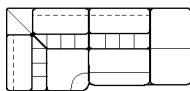

↑ fold following the dotted line ↑

N_Bismark

NICOLETTIHOME

L Length - H Height - D Depth - SH Seat Height - SD Seat Depth
 Dimensions refer to maximum sizes of the version with closed mechanism (where available).

dimensions	L 112 H84 D98 SH47 SD52	L 112 H84 D98 SH47 SD52	L 167 H84 D98 SH47 SD52	L 202 H84 D98 SH47 SD52	L 105 H84 D105 SH47 SD52
version code	100	161	200	300	E35
Description	chair	chair with elec.recl.	2 seater	3 seater	sq.corner upliftab. headrest

L 235 H84 D105 SH47 SD52	L 235 H84 D105 SH47 SD52	L 62 H84 D98 SH47 SD52	L 84 H84 D98 SH47 SD52	L 84 H84 D98 SH47 SD52	L 62 H84 D98 SH47 SD52
C48	C47	130	120	110	E95
lhf upl.headr.sq. corn.chair	rhf upl.headr. sq.corn.chair	chair without armr.	1 left arm facing chair	1 right arm facing chair	elec.recl.armless chair