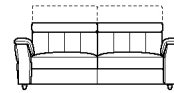

↑ fold following the dotted line ↑

N_Bismark

NICOLETTIHOME

L Length - H Height - D Depth - SH Seat Height - SD Seat Depth
 Dimensions refer to maximum sizes of the version with closed mechanism (where available).

dimensions	L 112 H84 D98 SH47 SD52	L 112 H84 D98 SH47 SD52	L 167 H84 D98 SH47 SD52	L 202 H84 D98 SH47 SD52	L 105 H84 D105 SH47 SD52
version code	100	161	200	300	E35
Description	chair	chair with elec.recl.	2 seater	3 seater	sq.corner upliftab. headrest